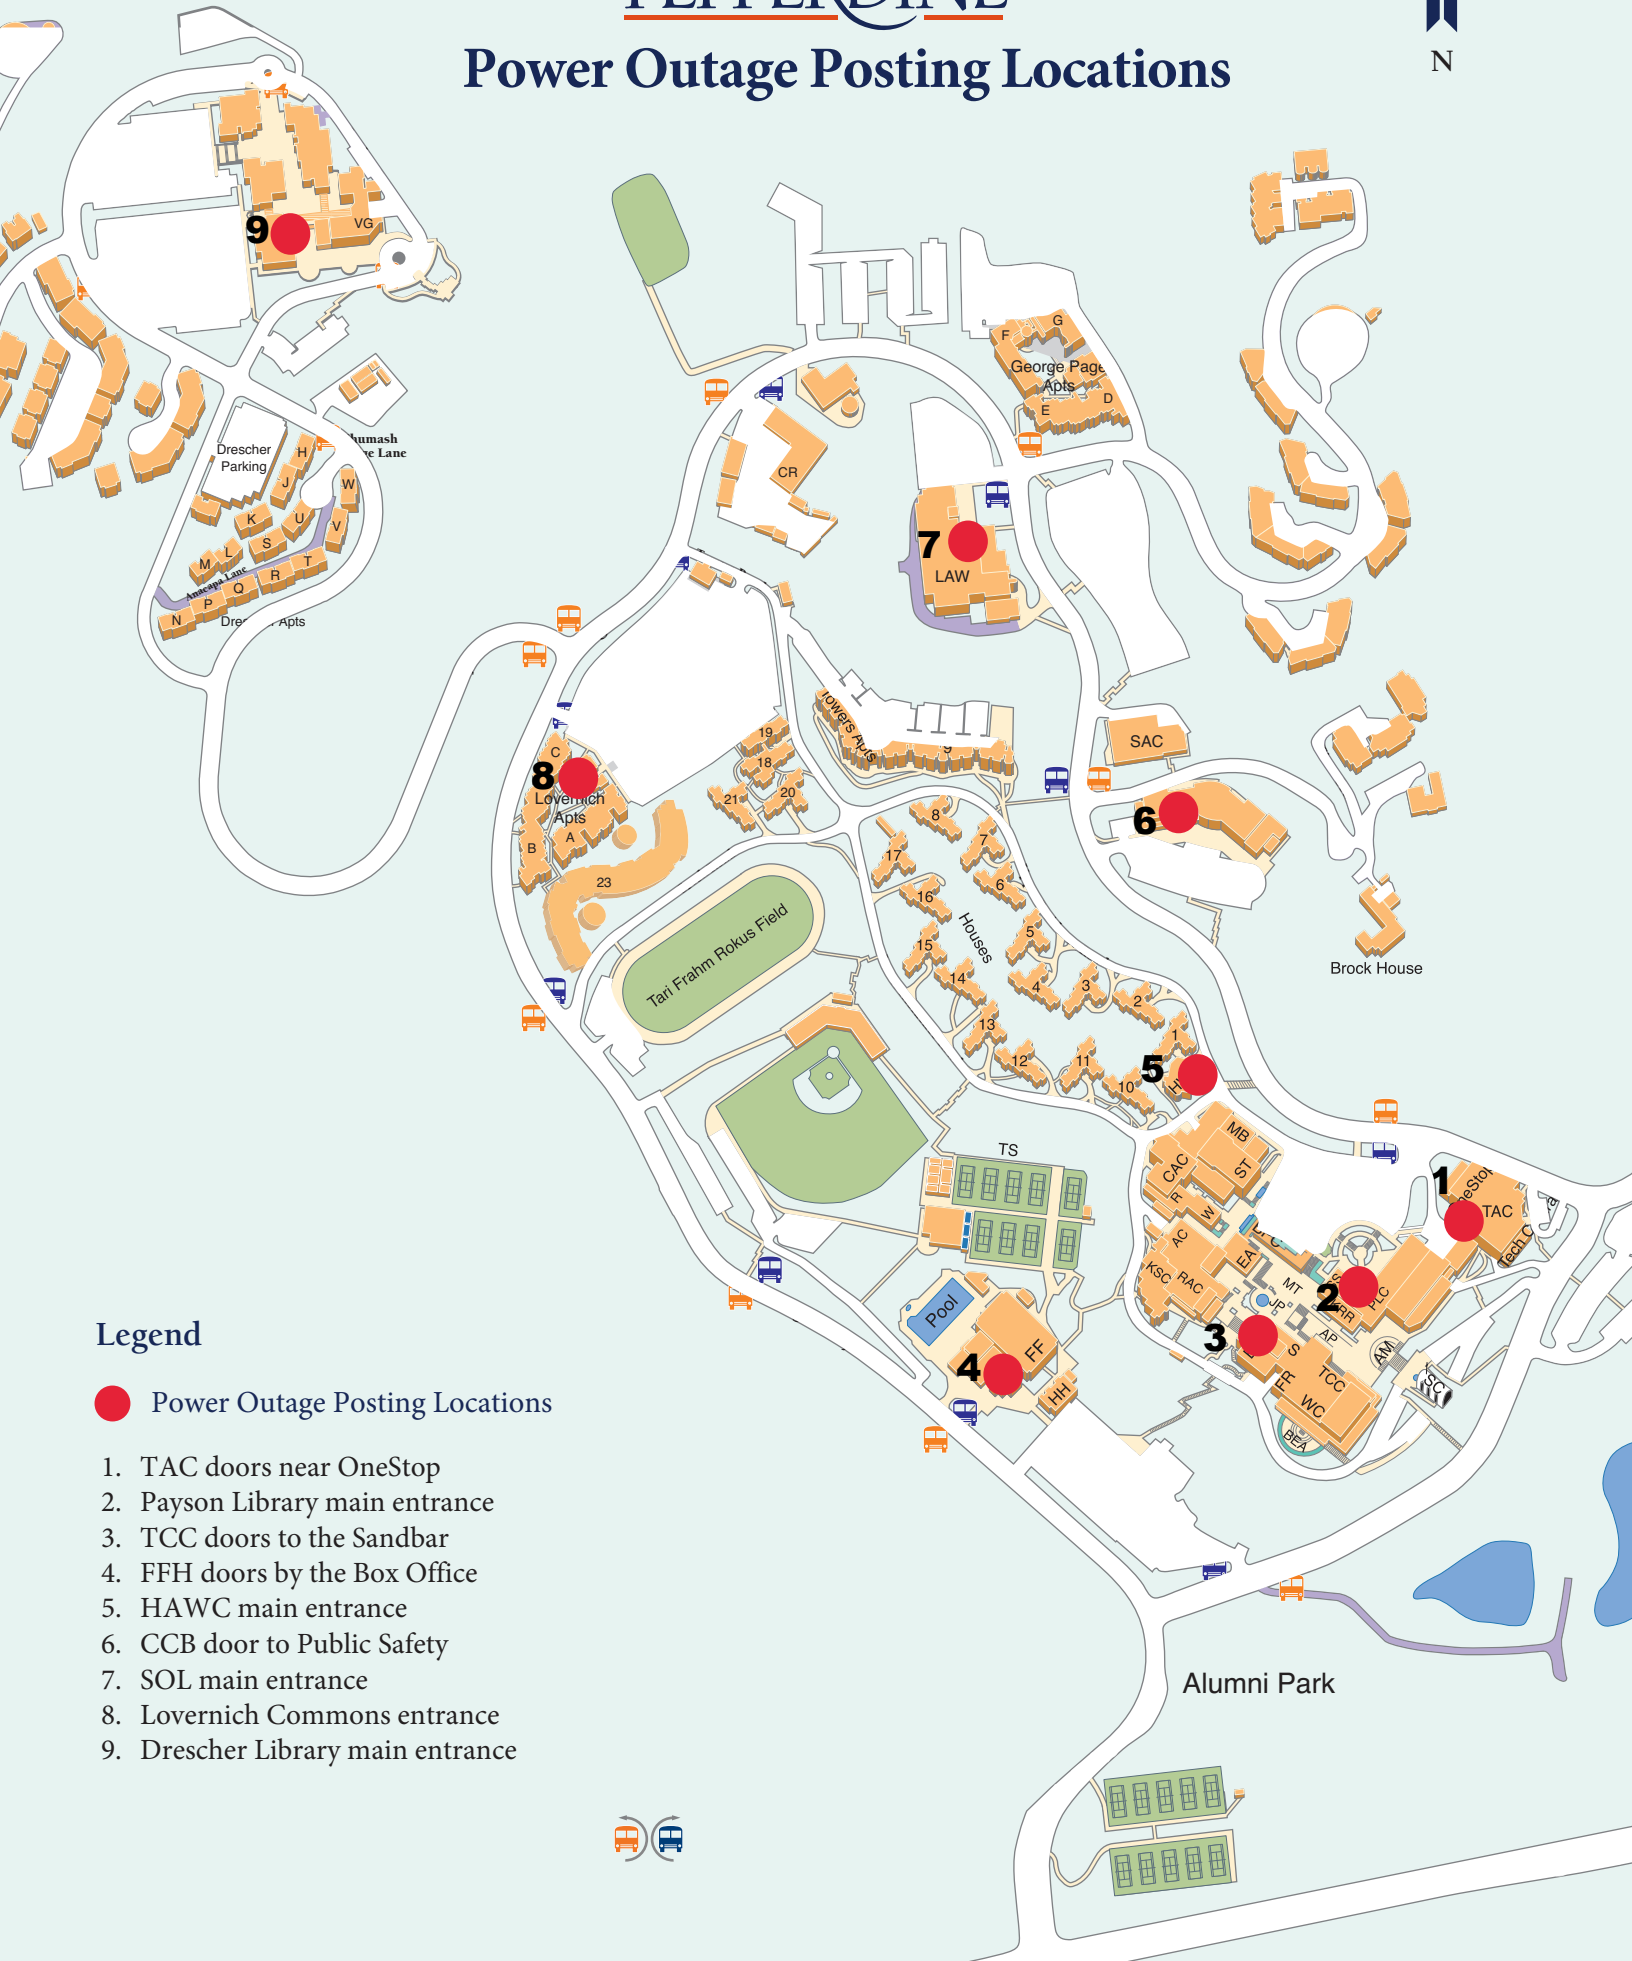

# PEPPERDINE

## Power Outage Posting Locations

### Legend

 Power Outage Posting Locations

1. TAC doors near OneStop
2. Payson Library main entrance
3. TCC doors to the Sandbar
4. FFH doors by the Box Office
5. HAWC main entrance
6. CCB door to Public Safety
7. SOL main entrance
8. Lovernich Commons entrance
9. Drescher Library main entrance